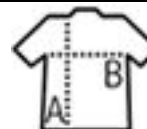

MULTI-PURPOSE HEAVY CANVAS BAG

Quality

CANVAS 420
2 front pockets with faux-leather insert
Contrast carry handle and adjustable shoulder strap
1 inside pocket

Style

Size

TUN

39 x 42 cm

PACKING

FEATURES

5

40

Carton size
weight :

42 x 40 x 34 cm
13,7 kg

NEW

Natural

Denim