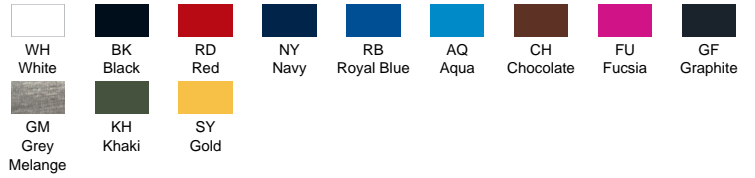

URBAN T-SHIRT
TSUA150

COLOURS

CHARACTERISTICS

100% preshrunk cotton. Gramage: 155-160 gsm. approx.

Men short sleeve T-shirt. Body fit. Shoulder to shoulder tape. Lycra rib. Grey Melange: 85% cotton / 15% polyester.