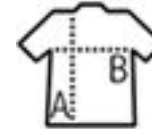

## BARREL BAG

Quality

Style

100% cotton canvas  
Trendy and soft multi-purpose bag  
Contrasting carrying handles  
1 inside pocket and 1 front pocket

SOL'S®

### Size TUN

45 x 25 cm