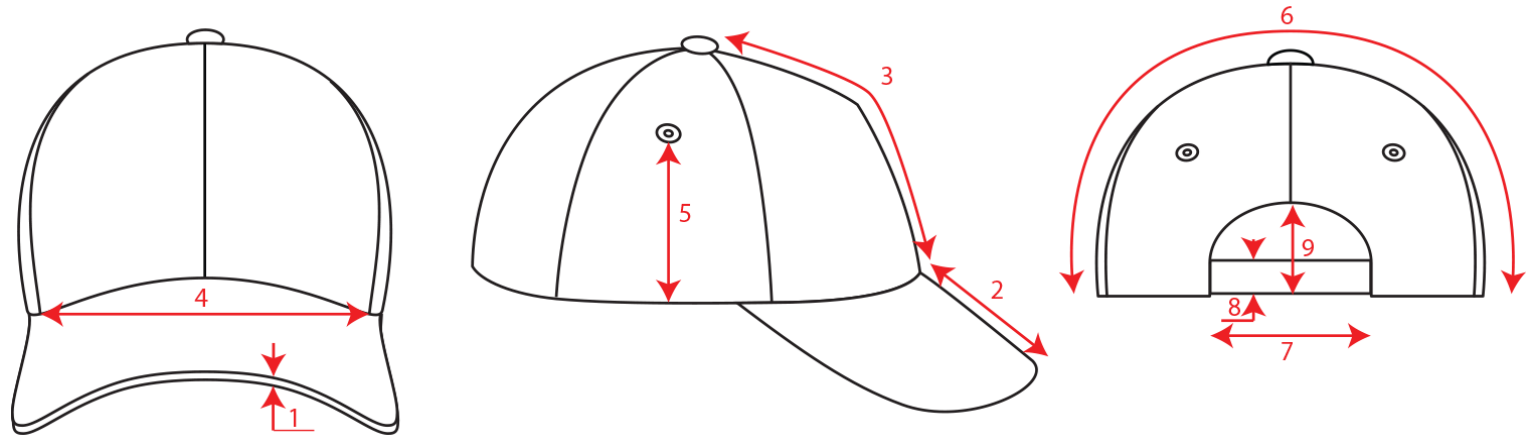

ACTION

Close-fitted and unstructured baseball cap in cotton twill.
 Under bill and sweatband in asphalt grey colour.
 Side metal eyelets.
 Self fabric strap with slide buckle.

Technical accessories

Composition	Main Fabric: 100% Chino Cotton twill - 280 gsm
Panels	6 Panels
Sweatband	Sweatband Chino cotton with 4 stitching (closed on back)
Eyelets	4 Metal silver eyelets - 2 on both sides
Buckram	No buckram- Unstructured front panels
Closure	Sunday buckle
Washing	Garment Washing
Stitching	Jeans stitching
Size	One size fits all
Packing	24 x 144
Custom code	6505.00.30
Made in	China

Where to customize

Centimeters

	Front	Back	Closure	Right	Left
Print	-	-	6 x 1,2	6 x 5	6 x 5
Embroidery	14 x 6	8 x 3,5	-	12 x 6	12 x 6
Heat transfer	-	-	-	6 x 4	6 x 4

Technical Size (cm)

- 1** 0.3
- 2** 7.0
- 3** 16.5
- 5** 3.20
- 6** 33.0
- 7** 8.0
- 8** 1.8
- 9** 5.5