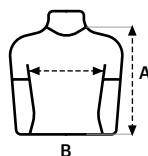

100% Polyester

5/6 — 12/14

Raglan sleeve

Same fabric round neck with reinforced neck tape to avoid deformation

Easy care, fast drying and breathable technical fabric

Excellent results in pilling resistance tests

Decorative mid-sleeve seams

Adult sizes: TECH

Previous name: SPEED

SIZES

	5/6	7/8	9/11	12/14
A	46	52	58	63
B	35	38	41	44

Measurements in cm. Tolerance +/- 5%

Removable label

100 pieces per box