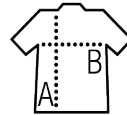

### Style

Ribbed round neck  
Tubular  
Oversized cut  
Dropped shoulders  
Reinforcing tape on neck and shoulders

Sizes	XS	S	M	L	XL	XXL	3XL
A/B	62/54	65/56	68/59	70/62	73/65	75/68	78/71