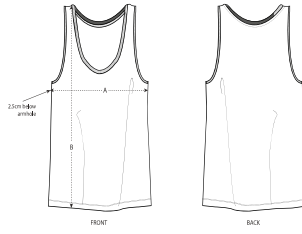

WOMEN TANK TOPS
STTW084- STELLA MINTER

The women's medium fit tank top

Medium Fit

- Sleeveless
- 1x1 rib at neck collar and armhole
- Inside back neck tape in self fabric
- Bottom hem with narrow double topstitch

Shell : Single Jersey , 100% Organic ring-spun combed cotton , Fabric washed , 155 GSM

WHITES

COLORS

ESSENTIAL HEATHERS

SPECIAL HEATHERS

Printing Specifications

For suitable print techniques, please download our printing guide

Certifications & memberships

Wash Instructions

Wash similar colours together, no ironing on print, wash and iron inside out.

SIZES		XS	S	M	L	XL	XXL
A	Half Chest	42.5	45	48	51	54	57
B	Body Length	60.5	62.5	64.5	66.5	67.5	67.5