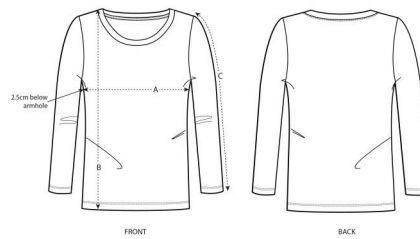

WOMEN / T-SHIRTS
STELLA SINGER

STTW021

The iconic women's long sleeve T-shirt

Single Jersey
100% Organic ring-spun Combed Cotton
120 GSM

- Set-in sleeve
- Self fabric at neck collar
- Inside back neck tape in self fabric
- Sleeve hem and bottom hem with narrow double topstitch

MEDIUM FIT

XS S M L XL

Size guide

SIZES		XS	S	M	L	XL
A	Half Chest	42	44.5	47.5	50.5	53.5
B	Body Length	62	64	66	68	69
C	Sleeve Length	60.5	61.5	62.5	63.5	64

Combo options

Printing Specifications

Fits all kind of printing techniques. For more information, please visit our website.