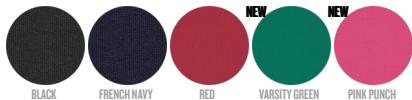

Wash similar colours together, do not iron on print, wash and iron inside out.

WHITES

WHITE

COLORS

BLACK FRENCH NAVY RED VARSITY GREEN PINK PUNCH

ESSENTIAL HEATHERS

HEATHER GREY

SPECIAL HEATHERS

BLACK HEATHER BLUE HEATHER ASH