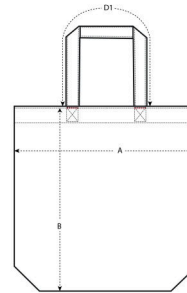

UNISEX / BAGS
TOTE BAG

 50 per box

STAU760

Woven tote bag

Canvas
80% Recycled Cotton, 20% Polyester
300 GSM

- Top edge double folded for strength and clean finish
- Long handles with reinforced cross stitch
- Shaping seam at bottom to create volume

OS

Size guide

SIZES		OS
A	Width	37
B	Length	43
D1	Strap Length	65

Printing Specifications

Fits all kind of printing techniques. For more information, please visit our website.

WHITES

NATURAL

COLORS