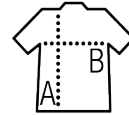

### Style

Round neck  
Cut and sewn  
Set-in sleeves  
Piqué body and collar

Sizes	XS	S	M	L	XL	XXL	3XL
A/B	70/45	71/48	72/51	73/54	74/57	75/60	76/63