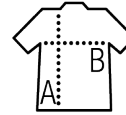

MEN'S SOFT SHELL ZIPPED JACKET

Quality

SOFT SHELL 340
94% polyester, 6% elastane
100% polyester polar fleece lining
3 layers
8000 mm waterproof breathable membrane

Style

2 zipped side pockets
1 zipped chest pocket
Waist adjustable drawstring
Adjustable cuffs with self-gripping fastener

Sizes	S	M	L	XL	XXL	3XL	4XL
A/B	69/56	71/59	73/62	75/65	77/68	79/71	81/74

PACKAGING

1

10

Carton size : 60 x 40 x 21 cm
Weight per carton : 9,2 kg

CHARACTERISTICS

White

Absinthe green