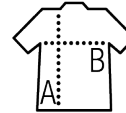

WOMEN'S POLO SHIRT

Quality

PIQUÉ 270
100% combed Ringspun cotton
Rib collar and cuffs
Reinforcing tape on neck

Style

Short sleeves
Contrasting striped collar and cuffs
4 tone on tone buttons
Straight hem with contrasted side slits
Cut and sewn
Spare button on the inside seam

Sizes	S	M	L	XL	XXL
A/B	61/42	63/45	65/48	67/51	69/54

PACKAGING

5

50

Carton size : 48 x 33 x 31 cm
Weight per carton : 11,7 kg

CHARACTERISTICS

White

Red