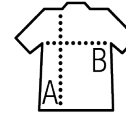

MEN'S POLO SHIRT

Quality

PIQUÉ 180
100% combed Ringspun cotton
Rib 1x1 collar and cuffs
Reinforcing tape on neck

Style

Short sleeves
Pearlised tone on tone 2 button placket
Cut and sewn
Spare button on the inside seam

Sizes	XS*	S	M	L	XL	XXL	3XL	4XL*
A/B	68/46	70/49	72/52	74/55	76/58	79/61	82/64	85/67

SOL'S PERFECT WOMEN
11347

PACKAGING

5

50

Carton size : 57 x 38 x 28 cm
Weight per carton : 11,5 kg

CHARACTERISTICS