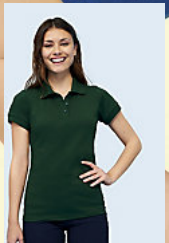

SOL'S PERFECT KIDS

KIDS' POLO SHIRT

Quality

PIQUÉ 180
100% combed ringspun cotton
1x1 rib collar and cuffs
Taped neck

Style

Short sleeves
2 tone-on-tone button placket
Cut and sewn

Sizes	4 years	6 years	8 years	10 years	12 years
	94/104 cm	106/116 cm	118/128 cm	130/140 cm	142/152 cm
A/B	44/31	47/34	50/37	54/40	58/43

Royal blue

Kelly green

Black

French navy

Grey melange

SOL'S PERFECT WOMEN
11347

page