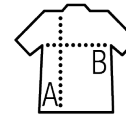

### Style

Set in sleeves

| Sizes | XS    | S     | M     | L     | XL    | XXL   | 3XL   | 4XL*  |
|-------|-------|-------|-------|-------|-------|-------|-------|-------|
| A/B   | 67/48 | 68/51 | 69/54 | 70/57 | 71/60 | 72/63 | 73/66 | 74/69 |

### PACKAGING

5

25

Carton size : 58 x 38 x 42 cm  
Weight per carton : 10,8 kg