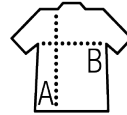

SOL'S MOTION

WOMEN'S FLOWY V-NECK T-SHIRT

Quality

120 SHEER JERSEY
65% polyester - 35% viscose
Taped neck

Style

V-neck
Short sleeves
Cut and sewn

Sizes	XS	S	M	L	XL	XXL	3XL
A/B	61/42	63/45	65/48	67/51	69/54	71/57	73/60

PACKING

10

50

Carton size
weight :

46 x 33 x 17 cm
5 kg

FEATURES

White

Deep black