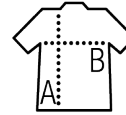

BABY T-SHIRT

Quality

JERSEY 160 - EXTRA SOFT
100% combed Ringspun cotton
Softek Innovation Process®
Reinforcing tape on neck
Elastane rib collar

Style

Short sleeves
Left shoulder opening with 2 tone on tone
snap fasteners
Cut and sewn

Sizes	3/6 months	6/12 months	12/18 months	18/23 months
cm	60/67 cm	68/74 cm	75/81 cm	82/86 cm
A/B	30/26	33/28	36/30	39/32

PACKAGING

10

100

Carton size : 36 x 38 x 20 cm
Weight per carton : 5,9 kg

CHARACTERISTICS