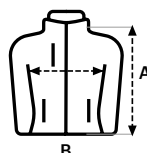

5/6 — 12/14

Water repellent

Soft and warm polar fleece lining

Full front inverted zipper with chin protector

3 zipped pockets

Tone-on-tone zipper with plastic tip and polyester puller
(only in sizes 9/11 and 12/14)

Rounded back longer than front

Hanging loop on inside collar

Unisex sizes: RICHMOND

Women's sizes: RICHMOND WOMAN

SIZES

	5/6	7/8	9/11	12/14
A	48	52	56	61
B	38	42	45	48

Measurements in cm. Tolerance +/- 5%

 Removable label