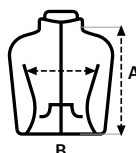

Slim fit

Unisex sizes: PERTH

Kids' sizes: PERTH KIDS

SIZES

	XS	S	M	L	XL	2XL	3XL
A	64	65	66	67	68	69	70
B	45	48	51	54	57	60	63

Measurements in cm. Tolerance +/- 5%

Removable label

20 pieces per box