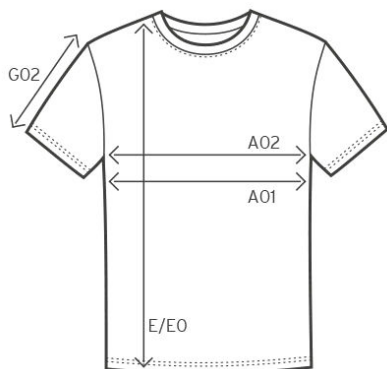

3081 / 3081F

Men's Slim Fit-T

measurement table (cm)

	S	M	L	XL	XXL
A02	46	49	52	55	59
E	67	70	73	76	80
G02	22,5	23,5	24,5	25,5	26,5

A02 1/2 CHEST

E BODY LENGTH

G02 SLEEVE LENGTH

colours

Men's Slim Fit-T

material

95% cotton, 5% elastane

weight

180 g/m²

sizes

S-XXL

care instructions

packaging units

Unit = 5 pieces.

Carton = 100 pieces.

Sizes and weights + /- 5%. Subject to amendment.

3081 / 3081F

Men's Slim Fit-T

product description

T-Shirt, single jersey, 95 % cotton, 5 % elastane, 180 g/m², S-XXL.

short description

Modern single jersey T-Shirt with neck binding, produced of combed cotton with elastane for better comfort. The T-Shirt has a fitted cut and is made with side seams.

properties

Sizes and weights + /- 5%. Subject to amendment.