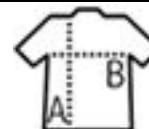

HAND TOWEL

Quality

Style

100% cotton - 500 gsm
1 smooth strip for customisation
Strip height 8 cm
Hanger

Size

TUN

Taille unique 50 x 100 cm

PACKING

FEATURES

10

20

Carton size
weight :

49 x 35 x 40 cm
11,5 kg

60°

White

Rope