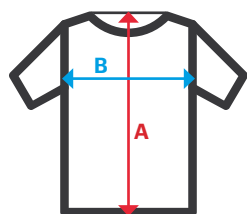

599

Short Sleeve Scrub Top

- Front button closure
- Round neck
- Side slits
- **Three pockets:** 3 patch pockets

Twill. 65% polyester - 35% cotton / 190 gsm

XS / S / M / L / XL / 2XL / 3XL

07 05 02

07 White / 05 Sky Blue / 02 Green

Sizes	Centre back length	Chest 1/2
XS	68,1	48
S	70	52
M	71,9	56
L	73,8	60
XL	75,7	64
2XL	77,6	68
3XL	79,5	72

Dimensions in cm.

- **A:** Centre back length
- **B:** Chest 1/2