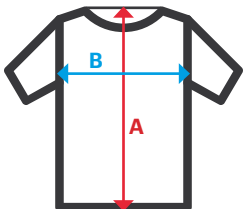

205905

Soft Shell Vests

- Front closure with inverted zip in contrasting colour
- Inner upturned cover flap with zip cover
- Contrasting black colour in zips and pullers
- Elastic black piping on lower part of garment and around armholes
- Front and back yoke
- **Three pockets:** 3 welt pockets with an inverted zip

Soft-shell with fleece lining.

Outside. 94% polyester - 6% elastane / 290 gsm

Lining. 100% polyester / 130 gsm

XS / S / M / L / XL / 2XL / 3XL

08 Grey / 00 Black / 61 Navy Blue / 12 Red

Sizes	Centre back length	Chest 1/2
XS	69,4	46,5
S	69,6	50,5
M	69,8	54,5
L	70	58,5
XL	70,2	62,5
2XL	70,4	66,5
3XL	70,6	70,5

Dimensions in cm.

- **A:** Centre back length
- **B:** Chest 1/2