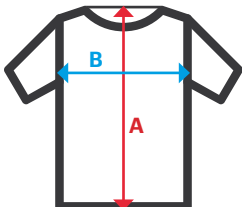

11501

Detachable Waterproof Padded Jacket

- Front zip with cover flap
- Cover flap with snap buttons
- Hidden hood in collar, adjustable with stopper
- Detachable sleeves
- Ribbed cuffs, inner collar and waistband
- Watertight seams
- **Seven pockets:** 2 lower welt pockets, 2 lower welt pockets, with cover flaps and snap buttons, 1 zipped arm pocket with pen compartments on top, 2 inner pockets, one zipped chest welt pocket and one lower patch pocket, with cover flaps and Velcro

Exterior. 100% polyester with PVC coating / 250 gsm

Lining. 100% polyester / 60 gsm

Wadding. 100% polyester / 140 gsm

S / M / L / XL / 2XL / 3XL

61

61 Navy Blue

Sizes	Centre back length	Chest 1/2
S	59	59
M	60	63
L	61	67
XL	62	71
2XL	63	75
3XL	64	79

Dimensions in cm.

- **A:** Centre back length
- **B:** Chest 1/2