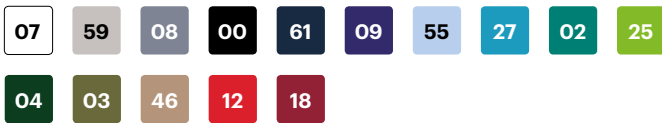

105502

Short Sleeve Polo Shirt

- Button closure at front
- Ribbed cuffs and collar

Piqué. 60% cotton - 40% polyester / 180 gsm

XS / S / M / L / XL / 2XL / 3XL

07 White / 59 Pearl Grey / 08 Grey / 00 Black / 61 Navy Blue / 09 Deep Ultramarine / 55 Sky Blue / 27 Turquoise / 02 Green / 25 Lime Green / 04 Forest Green / 03 Hunter's Green / 46 Sandy Beige / 12 Red / 18 Maroon

Sizes	Centre back length	Chest 1/2
XS	71,7	44
S	73,7	48
M	75,7	52
L	77,7	56
XL	79,7	60
2XL	81,7	64
3XL	83,7	68

Dimensions in cm.

- **A:** Centre back length
- **B:** Chest 1/2