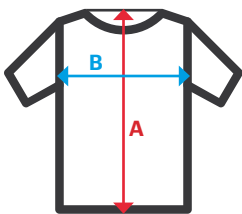

105502

Short Sleeve Polo Shirt

- Button closure at front
- Ribbed cuffs and collar

Piqué. 60% cotton - 40% polyester / 180 gsm

XS / S / M / L / XL / 2XL / 3XL

07 White / 59 Pearl Grey / 08 Grey / 00 Black / 61 Navy Blue / 09 Deep Ultramarine / 55 Sky Blue / 27 Turquoise / 02 Green / 25 Lime Green / 04 Forest Green / 03 Hunter's Green / 46 Sandy Beige / 12 Red / 18 Maroon

Sizes	Centre back length	Chest 1/2
XS	71,7	44
S	73,7	48
M	75,7	52
L	77,7	56
XL	79,7	60
2XL	81,7	64
3XL	83,7	68

Dimensions in cm.

- **A:** Centre back length
- **B:** Chest 1/2