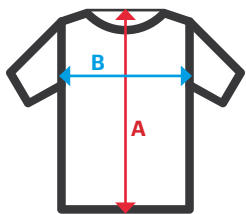

## Fine-Knit Jacket

- Anti-pilling treatment
- Button closure at front
- Ribbed neck, cuffs and waistband
- **Two pockets:** 2 lower patch pockets

**Ribbed knit.** 100% acrylic / Gauge 12

**S / M / L / XL / 2XL / 3XL**

01

01 Dark Blue

Sizes	Centre back length	Chest 1/2
S	67	50
M	69	54
L	71	58
XL	73	62
XXL	75	66
3XL	77	70

Dimensions in cm.

- **A:** Centre back length
- **B:** Chest 1/2